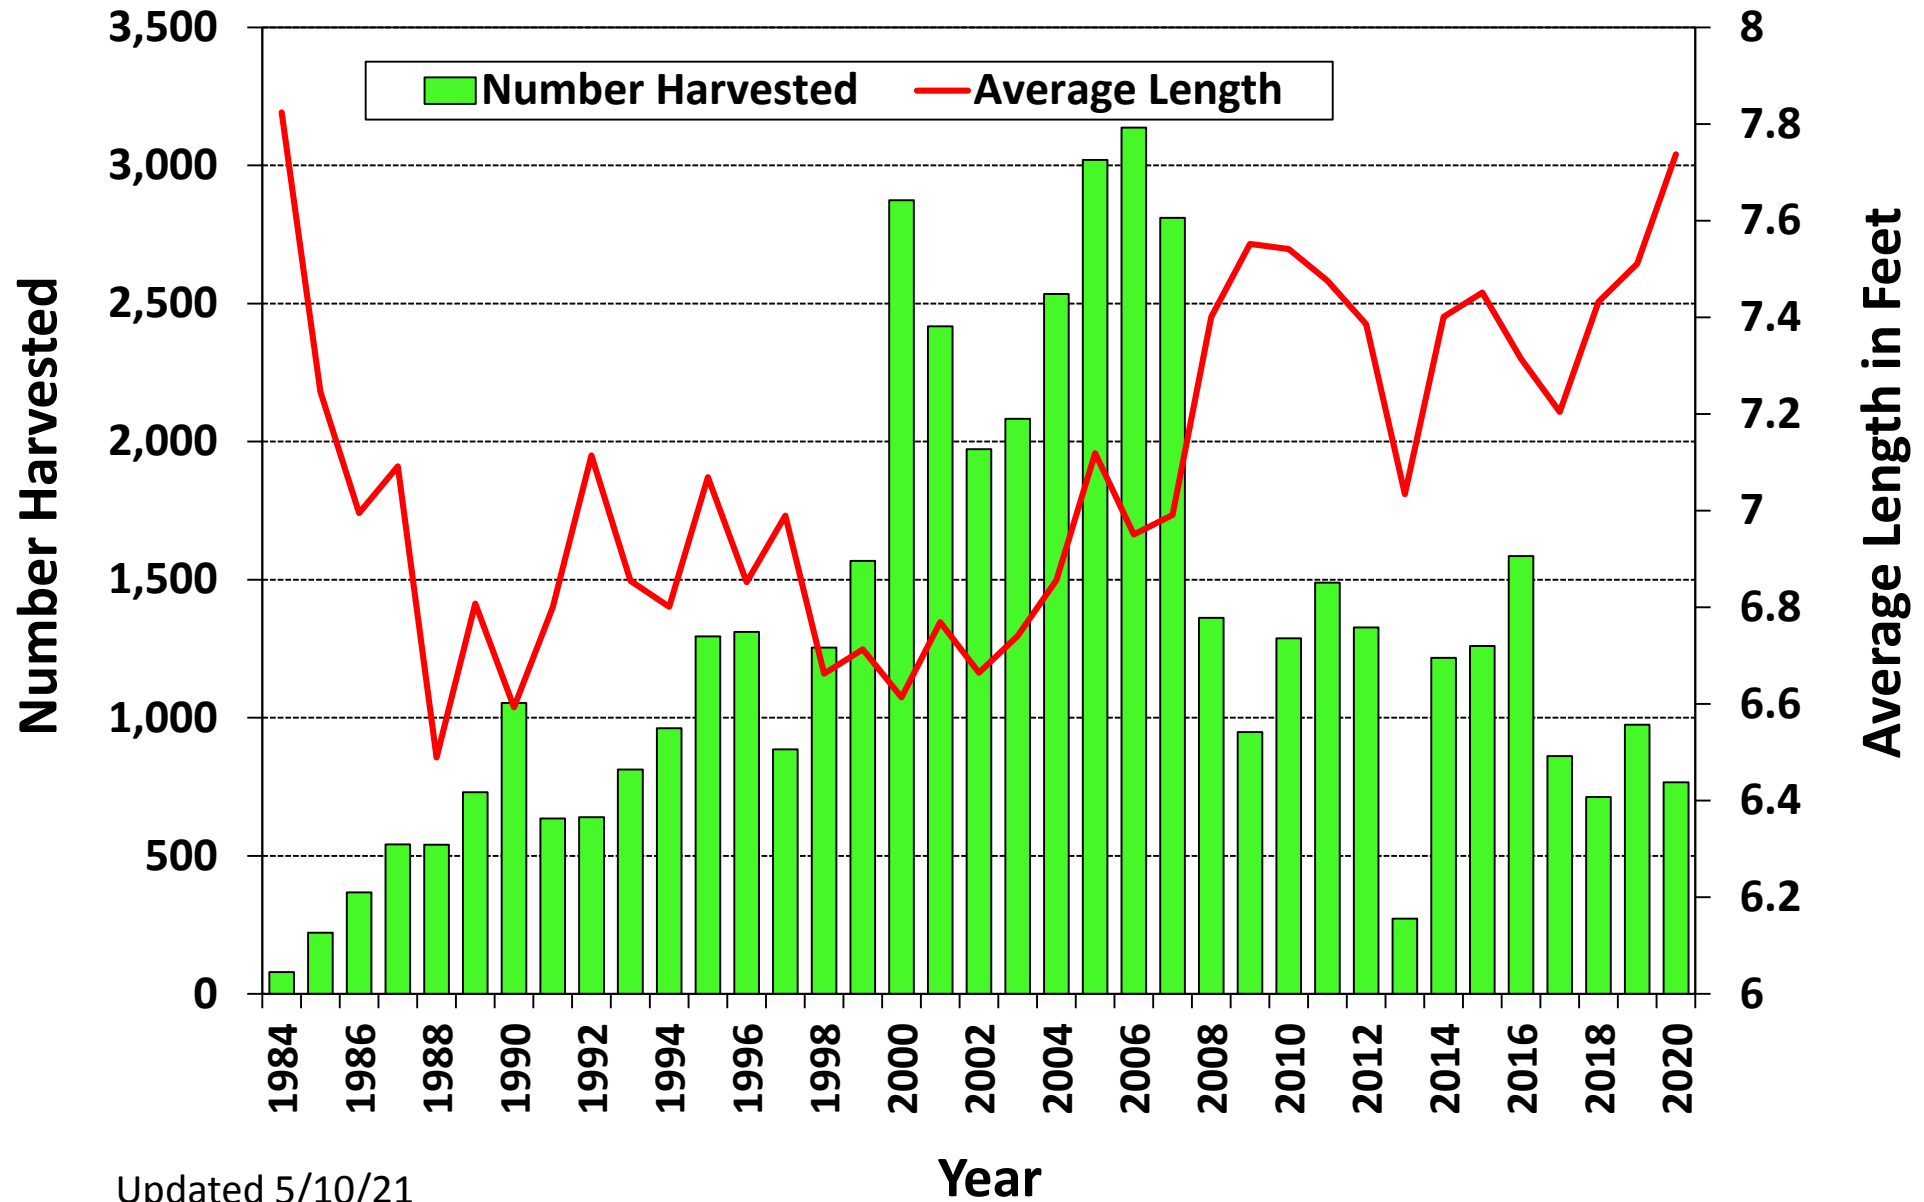

# LOUISIANA'S NUISANCE ALLIGATOR HARVESTS (1984 – 2020)

Updated 5/10/21